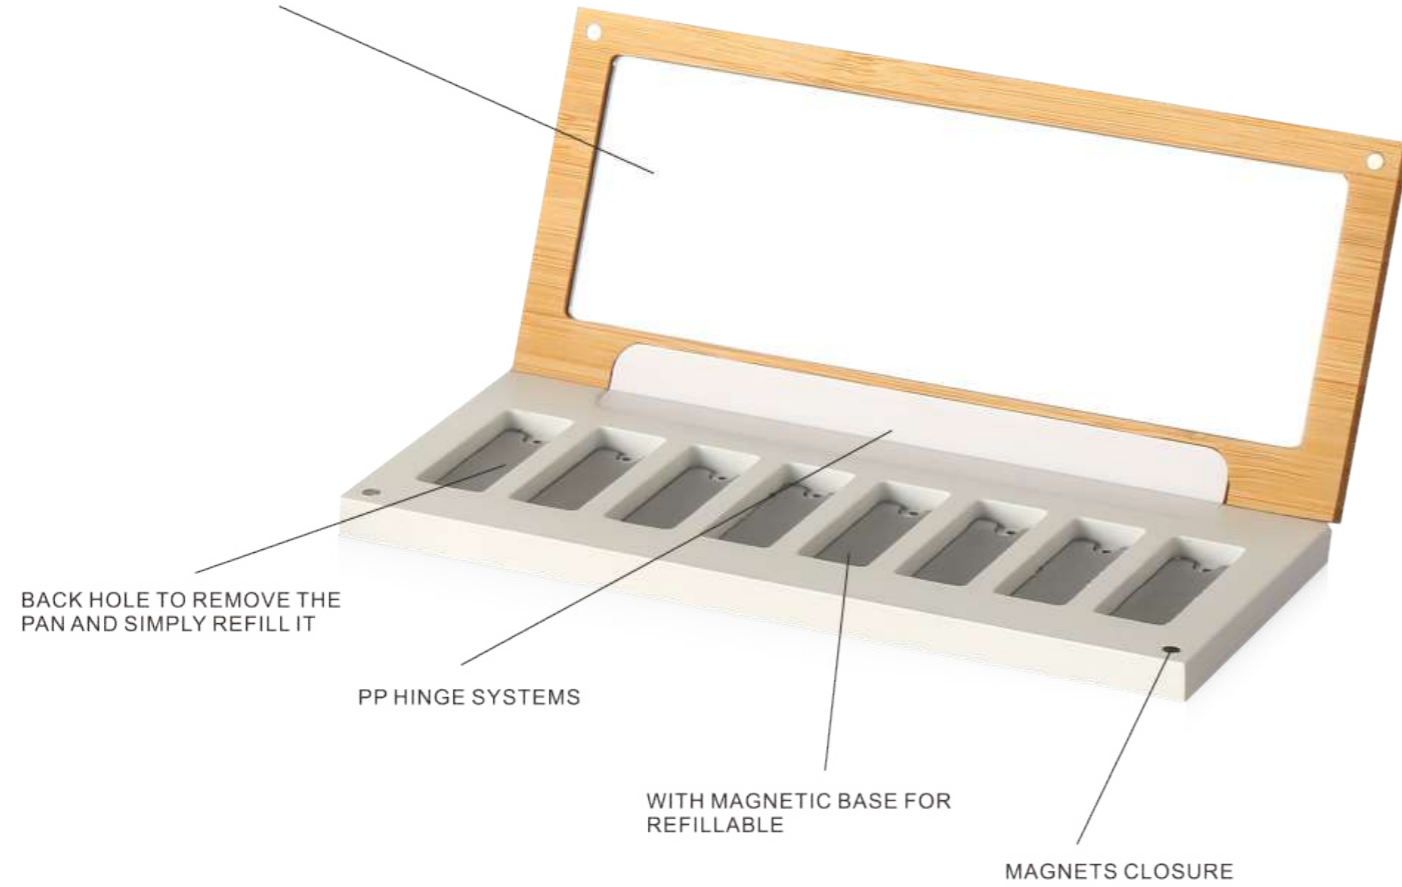

ONLY BAMBOO

- Wooden/Bamboo thread cap, plastic-free, inner cork piece for seal,
- 100% compostable

- Tube material optional: Virgin PE/PCR PE(30%-100%)/PLA

OUTER CASING-MADE WITH SUSTAINABLE BAMBOO, 100% PLASTIC FREE, EASY ASSEMBLY WITH SCREWING

REFILLABLE-FULL PAPER, EXISTING CAPACITY IN 6g/20g/50g (cylinder)/25g(in oval shape). SIZE CAN BE CUSTOMIZE.

Bamboo Palette

DEPEND ON YOU-WITH OR WITHOUT MIRROR

Bamboo Palette

Bamboo Mirror

Bamboo airless bottle&jar

Features & Benefits:

- Bamboo/wooden outer casing, inner cap-PP

- 100% wooden/ bamboo outer casing, no glue, no plastic

Refillable systems

- Inner jar(refillable)-PP, mono material (except the technical systems of the pump)