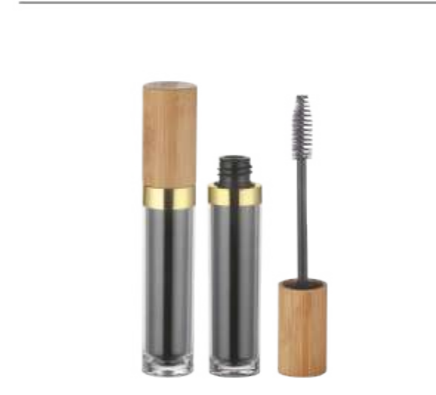

Lid:bamboo Inner:PP Bottle:Glass

Item	Capacity	Height(h)	Diameter(d)
CZ7602	10ml	52mm	28mm

Lid:bamboo Inner:PP Bottle:Glass

Bamboo eyelash tube

Capacity	Height(h)	Diameter(d)	Material
12ml	122.9mm	19.7mm	bamboo