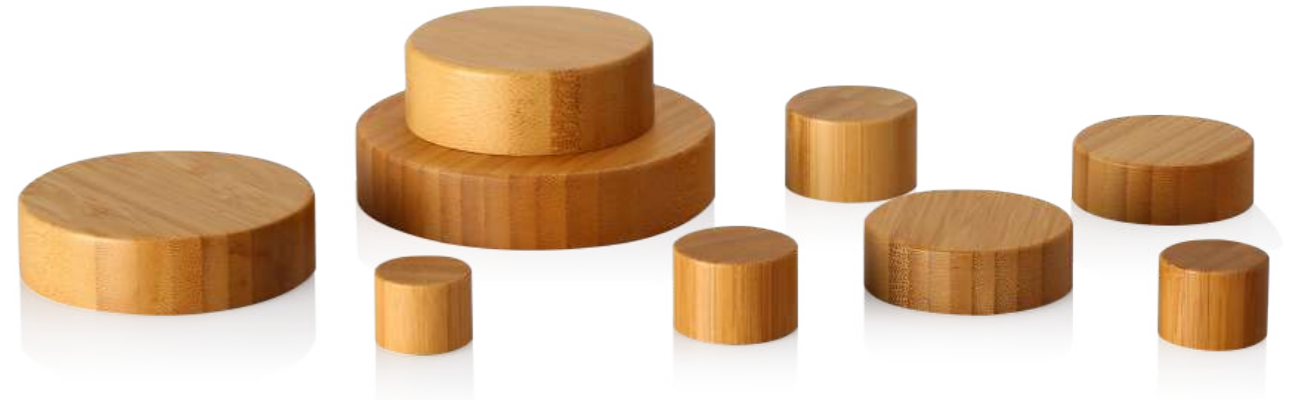

Bamboo screw cap